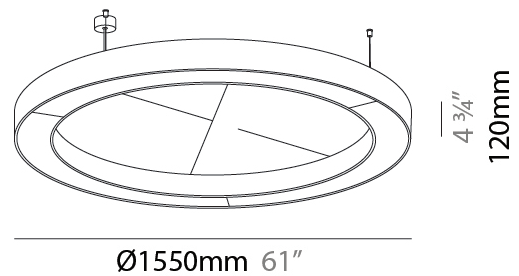

GENERAL

Series: Glorious Acoustic
Brand: Prolicht
Division: Architectural
Mounting Type: Suspension
Mounting Location: Ceiling
Subcategory: Acoustic

PHYSICAL

Shape: Round
Diameter (mm): 1550
Diameter (in): 61
Width (mm): 120
Width (in): 4 3/4
Light Distribution: Direct
Diffuser: PMMA - Opal / Micro-Prism
Fixture Finish: SSR / BKV / CWI / CRY / HAB / UFT / ITA / RUA / FTG / MYG / LOD / PUS / FRO / FUP / KIA / POP / BLS / SPG / MEY / GOH / GUM / CHC / COM / ABZ / JAG / OBR / MOS / ROR
Accent Finish: ANC / ASH / BNA / BTC / BZE / CEL / EGG / EVG / FOG / FOS / FST / FUA / IRI / IRO / KHA / LIC / LIM / MER / MSN / MUS / ONX / PEA / PLU / POL / PPY / RAY / ROY / RST / STE / SWD / TAN / TAU
Fixture Material: Aluminum
Cable Details: 2 000mm / 78 3/4" or 6 000mm / 236 1/4" Transparent Cable

ELECTRICAL

Lamp Type: LED (Zhaga Standard)
Input Wattage (W): 110
Total Output Wattage (W): 100
Dimming: Non-Dimmable
Driver Included: Yes
Driver Location: Integrated
Driver Type: Constant Current - Universal
Driver Class: Class 2
Input Voltage (V): 120 - 277

LED

Color Temperature (°K): 2700 / 3000 / 3500 / 4000
Max. Delivered Lumen (lm): Max 12515
Nominal Lumen (lm): Max 16105
CRI: >90 CRI
Lamp Life (hrs): 50000

OPTICAL

RATINGS AND CERTIFICATIONS

Certified By: CSA Certified to UL and CSA Standards
IP rating: IP20