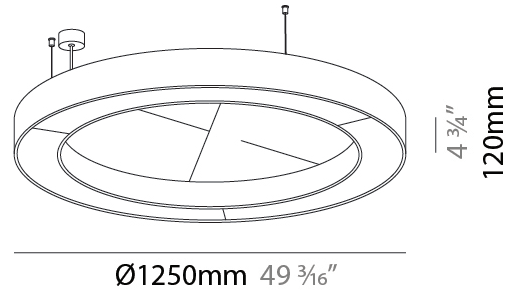

GENERAL

Series: Glorious Acoustic
Brand: Prolicht
Division: Architectural
Mounting Type: Suspension
Mounting Location: Ceiling
Subcategory: Acoustic

PHYSICAL

Shape: Round
Diameter (mm): 1250
Diameter (in): 49 3/16
Width (mm): 120
Width (in): 4 3/4
Light Distribution: Direct
Diffuser: PMMA - Opal / Micro-Prism
Fixture Finish: SSR / BKV / CWI / CRY / HAB / UFT / ITA / RUA / FTG / MYG / LOD / PUS / FRO / FUP / KIA / POP / BLS / SPG / MEY / GOH / GUM / CHC / COM / ABZ / JAG / OBR / MOS / ROR
Accent Finish: ANC / ASH / BNA / BTC / BZE / CEL / EGG / EVG / FOG / FOS / FST / FUA / IRI / IRO / KHA / LIC / LIM / MER / MSN / MUS / ONX / PEA / PLU / POL / PPY / RAY / ROY / RST / STE / SWD / TAN / TAU
Fixture Material: Aluminum
Cable Details: 2 000mm / 78 3/4" or 6 000mm / 236 1/4" Transparent Cable

ELECTRICAL

Lamp Type: LED (Zhaga Standard)
Input Wattage (W): 58.7
Total Output Wattage (W): 53.7
Dimming: Non-Dimmable
Driver Included: Yes
Driver Location: Integrated
Driver Type: Constant Current - Universal
Driver Class: Class 2
Input Voltage (V): 120 - 277

LED

Color Temperature (°K): 2700 / 3000 / 3500 / 4000
Max. Delivered Lumen (lm): 4979 / 5153 / 6051 / 5239
Nominal Lumen (lm): 7660 / 7928 / 9309 / 8060
CRI: >90 CRI
Lamp Life (hrs): 50000

OPTICAL

RATINGS AND CERTIFICATIONS

Certified By: CSA Certified to UL and CSA Standards
IP rating: IP20